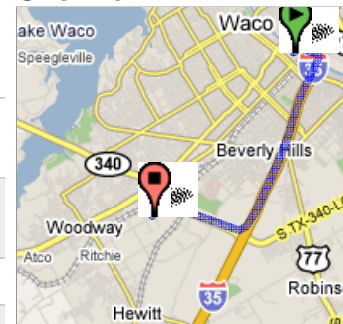

Start **101 Washington Ave
Waco, TX 76701**
End **7000 Imperial Dr
Woodway, TX 76712**
Travel **8.8 mi – about 14 mins**

Notes Waco Hilton or Coutyard Marriot to
Fallas

**101 Washington Ave
Waco, TX 76701**
Drive: 8.8 mi – about 14 mins

1. Head northeast on Washington Ave toward N University Parks Dr	0.2 mi
2. Turn right at Lake Brazos Pkwy/S Martin Luther King Jr Blvd	0.3 mi 1 min
3. Continue on Lake Brazos Dr	0.2 mi
4. Turn right to merge onto I-35 S	4.4 mi 5 mins
5. Take exit 330 toward TX-6/Meridian/TX-340-LOOP N/ Marlin	0.1 mi
6. Merge onto I-35 S	0.1 mi
7. Slight right at TX-340-LOOP N/TX-6 N	0.7 mi 1 min
8. Take the ramp on the left onto TX-340-LOOP N/TX-6 N	1.2 mi 3 mins
9. Take the exit toward FM-3223/Imperial Dr	0.1 mi
10. Merge onto TX-340-LOOP N/TX-6 N	0.7 mi 2 mins
11. Turn right at Imperial Dr	0.7 mi 2 mins

**7000 Imperial Dr
Woodway, TX 76712**

These directions are for planning purposes only. You may find that construction projects, traffic, or other events may cause road conditions to differ from the map results.

Map data ©2007 NAVTEQ™

Overview