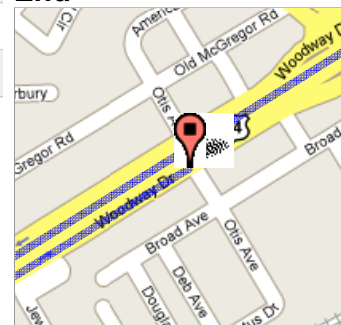

Start **ACT - Waco Regional Airport**
Uninc Falls County, TX

Notes Waco Regional to Holiday Inn Express

End **6808 Woodway Dr**
Woodway, TX 76712

Travel **10.8 mi – about 26 mins**

ACT - Waco Regional Airport
Uninc Falls County, TX

Drive: 10.8 mi – about 26 mins

	1. Head south toward Karl May Dr	177 ft
←	2. Turn left at Karl May Dr	0.4 mi 1 min
→	3. Turn right toward Skeet Eason Dr	82 ft
←	4. Turn left at Skeet Eason Dr	233 ft
	5. Continue on Airport Rd	2.4 mi 6 mins
→	6. Turn right at Lake Shore Dr	0.7 mi 2 mins
←	7. Turn left at MacArthur Dr	1.7 mi 5 mins
	8. Continue on N 34th St	1.1 mi 3 mins
	9. Continue on N 36th St	0.5 mi 1 min
→	10. Turn right at US-84 W	2.9 mi 6 mins
	11. Take the exit toward TX Central Pkwy/Santa Fe Dr	394 ft
	12. Merge onto Woodway Dr	0.2 mi
→	13. Sharp right to stay on Woodway Dr	0.8 mi 2 mins

6808 Woodway Dr
Woodway, TX 76712

These directions are for planning purposes only. You may find that construction projects, traffic, or other events may cause road conditions to differ from the map results.

Map data ©2007 NAVTEQ™

Overview

Start

End

Map data ©2007 NAVTEQ™