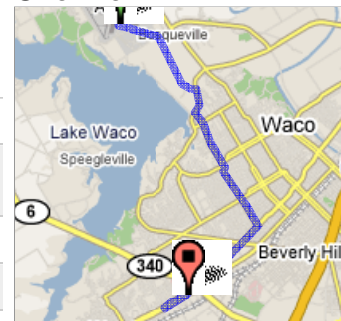

Start **ACT - Waco Regional Airport**
Uninc Falls County, TX

Notes Waco Regional to Holiday Inn Express

End **6808 Woodway Dr**
Woodway, TX 76712

Travel **10.8 mi – about 26 mins**

ACT - Waco Regional Airport
Uninc Falls County, TX

Drive: 10.8 mi – about 26 mins

	1. Head south toward Karl May Dr	177 ft
←	2. Turn left at Karl May Dr	0.4 mi 1 min
→	3. Turn right toward Skeet Eason Dr	82 ft
←	4. Turn left at Skeet Eason Dr	233 ft
	5. Continue on Airport Rd	2.4 mi 6 mins
→	6. Turn right at Lake Shore Dr	0.7 mi 2 mins
←	7. Turn left at MacArthur Dr	1.7 mi 5 mins
	8. Continue on N 34th St	1.1 mi 3 mins
	9. Continue on N 36th St	0.5 mi 1 min
→	10. Turn right at US-84 W	2.9 mi 6 mins
	11. Take the exit toward TX Central Pkwy/Santa Fe Dr	394 ft
	12. Merge onto Woodway Dr	0.2 mi
→	13. Sharp right to stay on Woodway Dr	0.8 mi 2 mins

6808 Woodway Dr
Woodway, TX 76712

These directions are for planning purposes only. You may find that construction projects, traffic, or other events may cause road conditions to differ from the map results.

Map data ©2007 NAVTEQ™

Overview