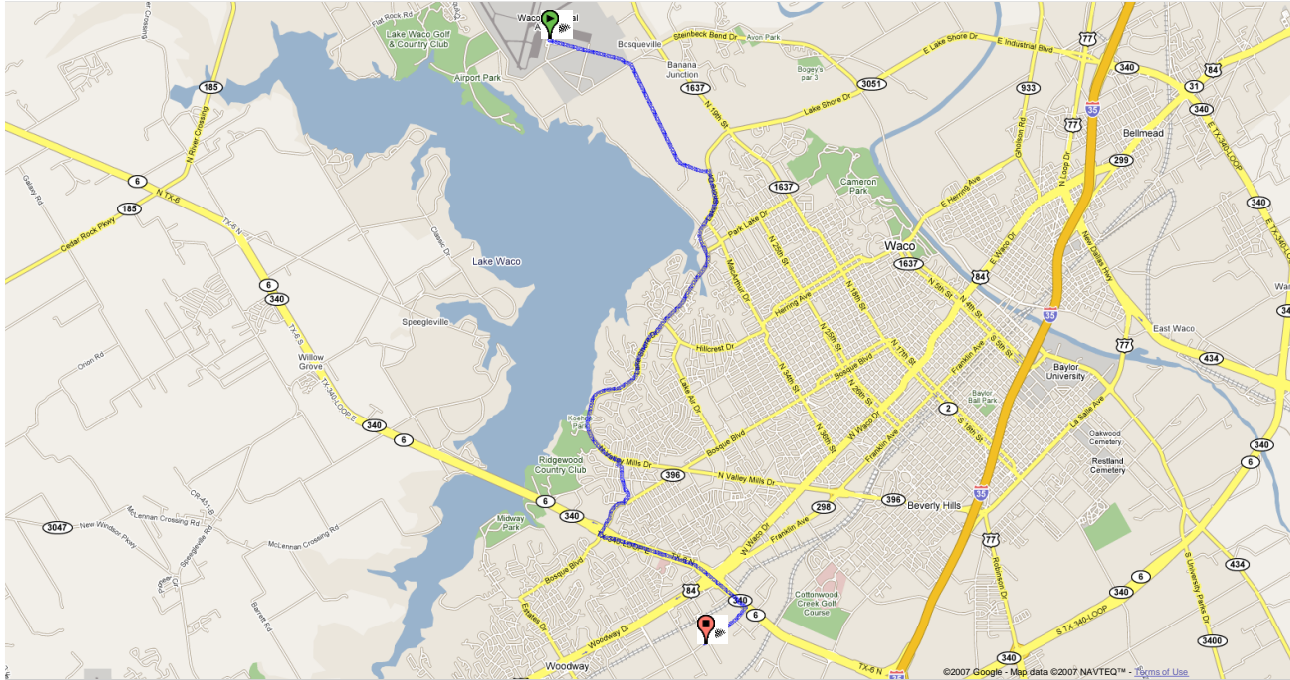

Start **ACT - Waco Regional Airport**
Uninc Falls County, TX

End **7000 Imperial Dr**
Woodway, TX 76712

Travel **11.2 mi – about 27 mins**

ACT - Waco Regional Airport
Uninc Falls County, TX

Drive: 11.2 mi – about 27 mins

- | | |
|-----------------------------------------------------------------------|------------------|
| 1. Head south toward Karl May Dr | 177 ft |
| 2. Turn left at Karl May Dr | 0.4 mi
1 min |
| 3. Turn right toward Skeet Eason Dr | 82 ft |
| 4. Turn left at Skeet Eason Dr | 233 ft |
| 5. Continue on Airport Rd | 2.4 mi
6 mins |
| 6. Turn right at Lake Shore Dr | 3.8 mi
9 mins |
| 7. Continue on N Valley Mills Dr | 0.7 mi
2 mins |
| 8. Turn right at Hilltop Dr | 302 ft |
| 9. Turn left at Rambler Dr | 0.5 mi
2 mins |
| 10. Turn right at Bosque Blvd/TX-396-LOOP | 0.5 mi
2 mins |
| 11. Turn left at TX-340-LOOP E/TX-6 S | 433 ft |
| 12. Take the ramp on the left onto TX-340-LOOP E/TX-6 S | 1.8 mi
3 mins |
| 13. Take the exit toward FM-3223/Imperial Dr | 463 ft |

14. Merge onto **TX-340-LOOP S/TX-6 S** 315 ft

➔ 15. Turn **right** at **Imperial Dr** 0.7 mi
2 mins

 **7000 Imperial Dr**
Woodway, TX 76712

These directions are for planning purposes only. You may find that construction projects, traffic, or other events may cause road conditions to differ from the map results.

Map data ©2007 NAVTEQ™